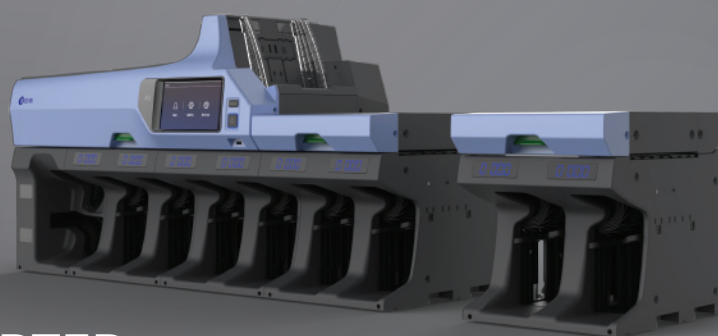

NEW

K6

MODULAR PREMIUM 4+2 POCKET FITNESS SORTER

Dual pocket expandable module and flexible pocket assignment system.
Maximized cash handling productivity with easy configuration for diverse sorting and pocket accessibility.

EFFICIENT WORKING PRIVILEGE

Dual Pocket Expandable
(max 12 pocket)
Flexible & Easy Pocket Assignment
Reject pocket as same location
with the others

EASY MAINTENANCE

Wide Opened Pocket Design
Simple path
Reliable Push Mechanism

DIVERSE SORTING SYSTEM

Multi/Auto Currency
Pocket capacity max 500
(for ATM cassette)

KISAN

REJECT INDICATOR LAMP

Easy Recognition of suspected notes

POCKET CAPACITY

Efficient Volume for ATM cassette
(Max 500)

# of Pockets	Main 4+2, Ext. 2~12 (6 Module)
Hopper Capacity	1000
Stacker Capacity	500
Reject Capacity	Reject 1-100, Reject 2-200
Normal Count	1000
Value Count	1000
Fitness Speed	1000
S/N Speed	1000
Dimension(W/H/D)	Main 731X534X392 Ext.(2P)276X348X392
Weight	Main 55kg, Ext 10kg
Functions	Multi Curr. 20 Auto, Mix, Batch Card Face&Orientation, S/N (OCR), Fitness
S/N Reading	0
Fitness(F type)	0
Currency	12
Sensor	Dual CIS, UV, MG(18ch), IR, US Serial Port x 4
Connectivity/ Interface	LAN x 2 (Normal & Debug) USB x 1
OS	Linux
Screen	7" Touch Display (800 x 480 Pixels)
Options & Special Features	Dual Pocket Extendable Structure Interactive Pocket Structure Batch Card support Support External Data Screen